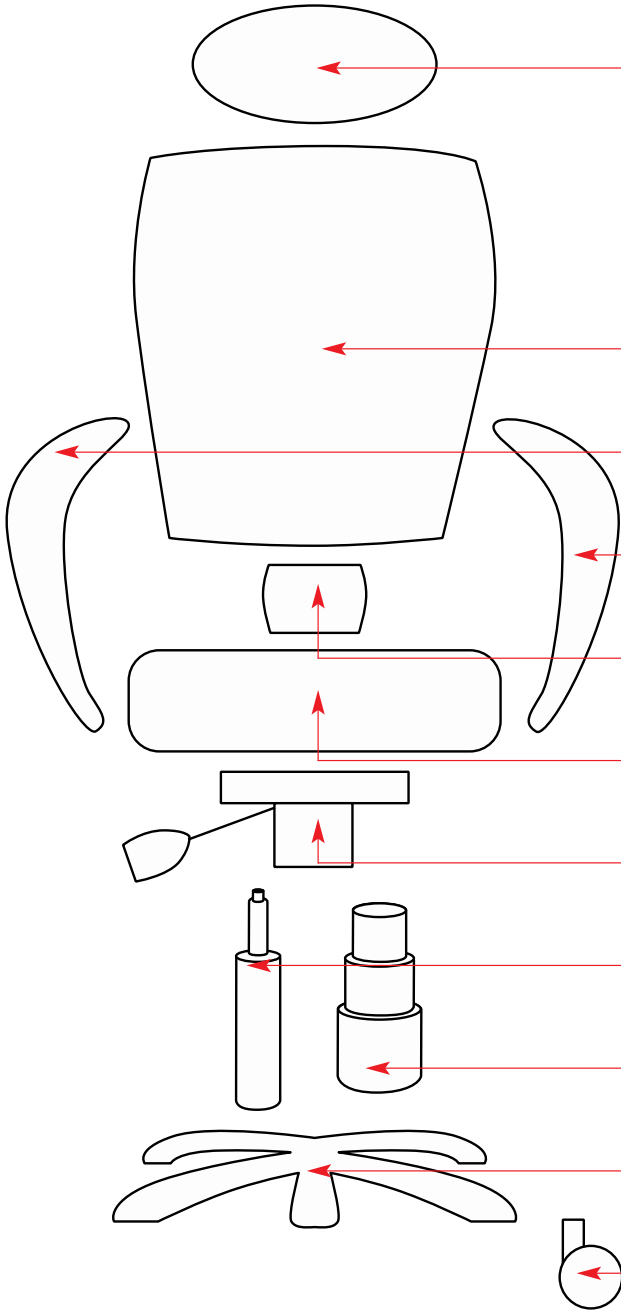

PRODUCT	KYOTO PINK	6996
---------	------------	------

HEADREST	N/A
BACKREST	Z6995BPINK
ARM <i>RH when seated</i>	Z6995ARMRP
ARM <i>LH when seated</i>	Z6995ARMLP
BACK BRACKET/MECH	N/A
SEAT	Z6995SPINK
MECHANISM	Z6987MECH
GAS LIFT	Z23
TELESCOPE	Z33
FIVE STAR BASE	Z6995BASE
CASTORS	Z03

FIXINGS	MN*20 x4, M6825 x8, SCREW CAPS x8, ALLEN KEY
---------	----------------------------------------------

UNIQUE PARTS	
--------------	--

NOTES	
-------	--