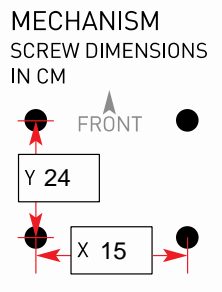

PRODUCT	KYOTO PINK	6996
---------	------------	------

HEADREST	N/A
BACKREST	Z6995BPINK
ARM <i>RH when seated</i>	Z6995ARMRP
ARM <i>LH when seated</i>	Z6995ARMLP
BACK BRACKET/MECH	N/A
SEAT	Z6995SPINK
MECHANISM	Z6987MECH
GAS LIFT	Z23
TELESCOPE	Z33
FIVE STAR BASE	Z6995BASE
CASTORS	Z03

FIXINGS	MN*20 x4, M6825 x8, SCREW CAPS x8, ALLEN KEY
---------	----------------------------------------------

UNIQUE PARTS	
--------------	--

NOTES	
-------	--